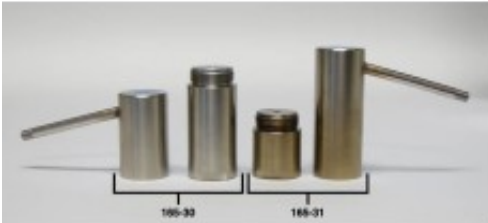

Retort Chamber with Lid, 20 mL

Brand:

Product Code: 165-30

Availability: 18

Lead Time: 60

Description

This 20 mL Retort Chamber with Lid fits into the heating jacket for any of the [Removable Retorts](/products/drilling-fluids/product/2357-retort-removable) listed below:

- #165-00 - 10 mL, 115 Volt
- #165-10 - 10 mL, 230 Volt
- #165-80-00 - 20 mL, 115 Volt
- #165-80-01 - 20 mL, 230 Volt