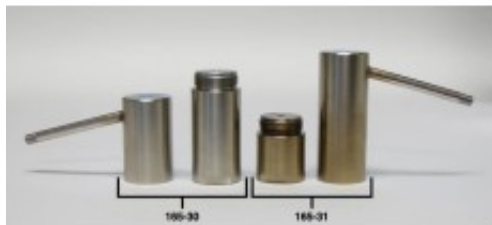

Retort Chamber with Lid, 10 mL

Brand:

Product Code: 165-31

Availability: 12

Lead Time: 60

Description

This 10 mL Retort Chamber with Lid fits into the heating jacket for any of the [Removable Retorts](/products/drilling-fluids/product/2357-retort-removable) listed below:

- #165-00 - 10 mL, 115 Volt
- #165-10 - 10 mL, 230 Volt
- #165-80-00 - 20 mL, 115 Volt
- #165-80-01 - 20 mL, 230 Volt