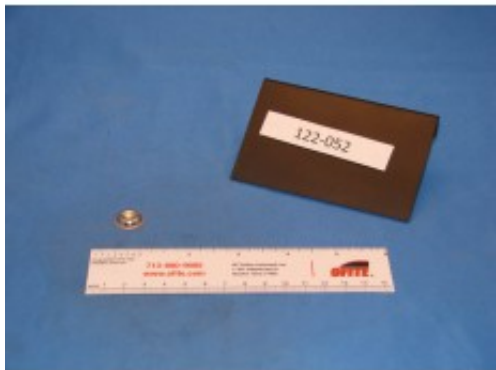

Rupture Disk, 5500 PSI (37.9 MPa)

Brand:
Product Code: 122-052
Availability: 6
Lead Time: 30